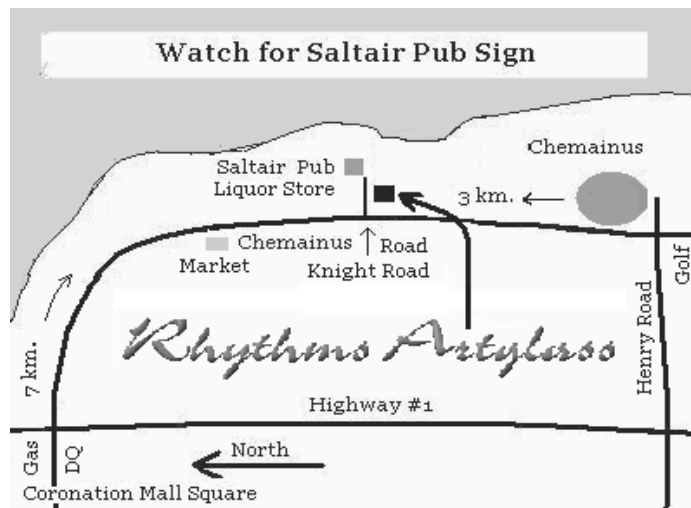

First Place: Glass
Sausalito Art Festival
50th Ann. 2002
Best in Show:
Edmonds Art Festival
50th Ann. 2000

Open 10 - 5 Wed. to Sun.

10535 Knight Road, Saltair
3 1/2 km. north of Chemainus
Ph. 250.246.2367
email rhythms@island.net
www.rhythmsartglass.ca